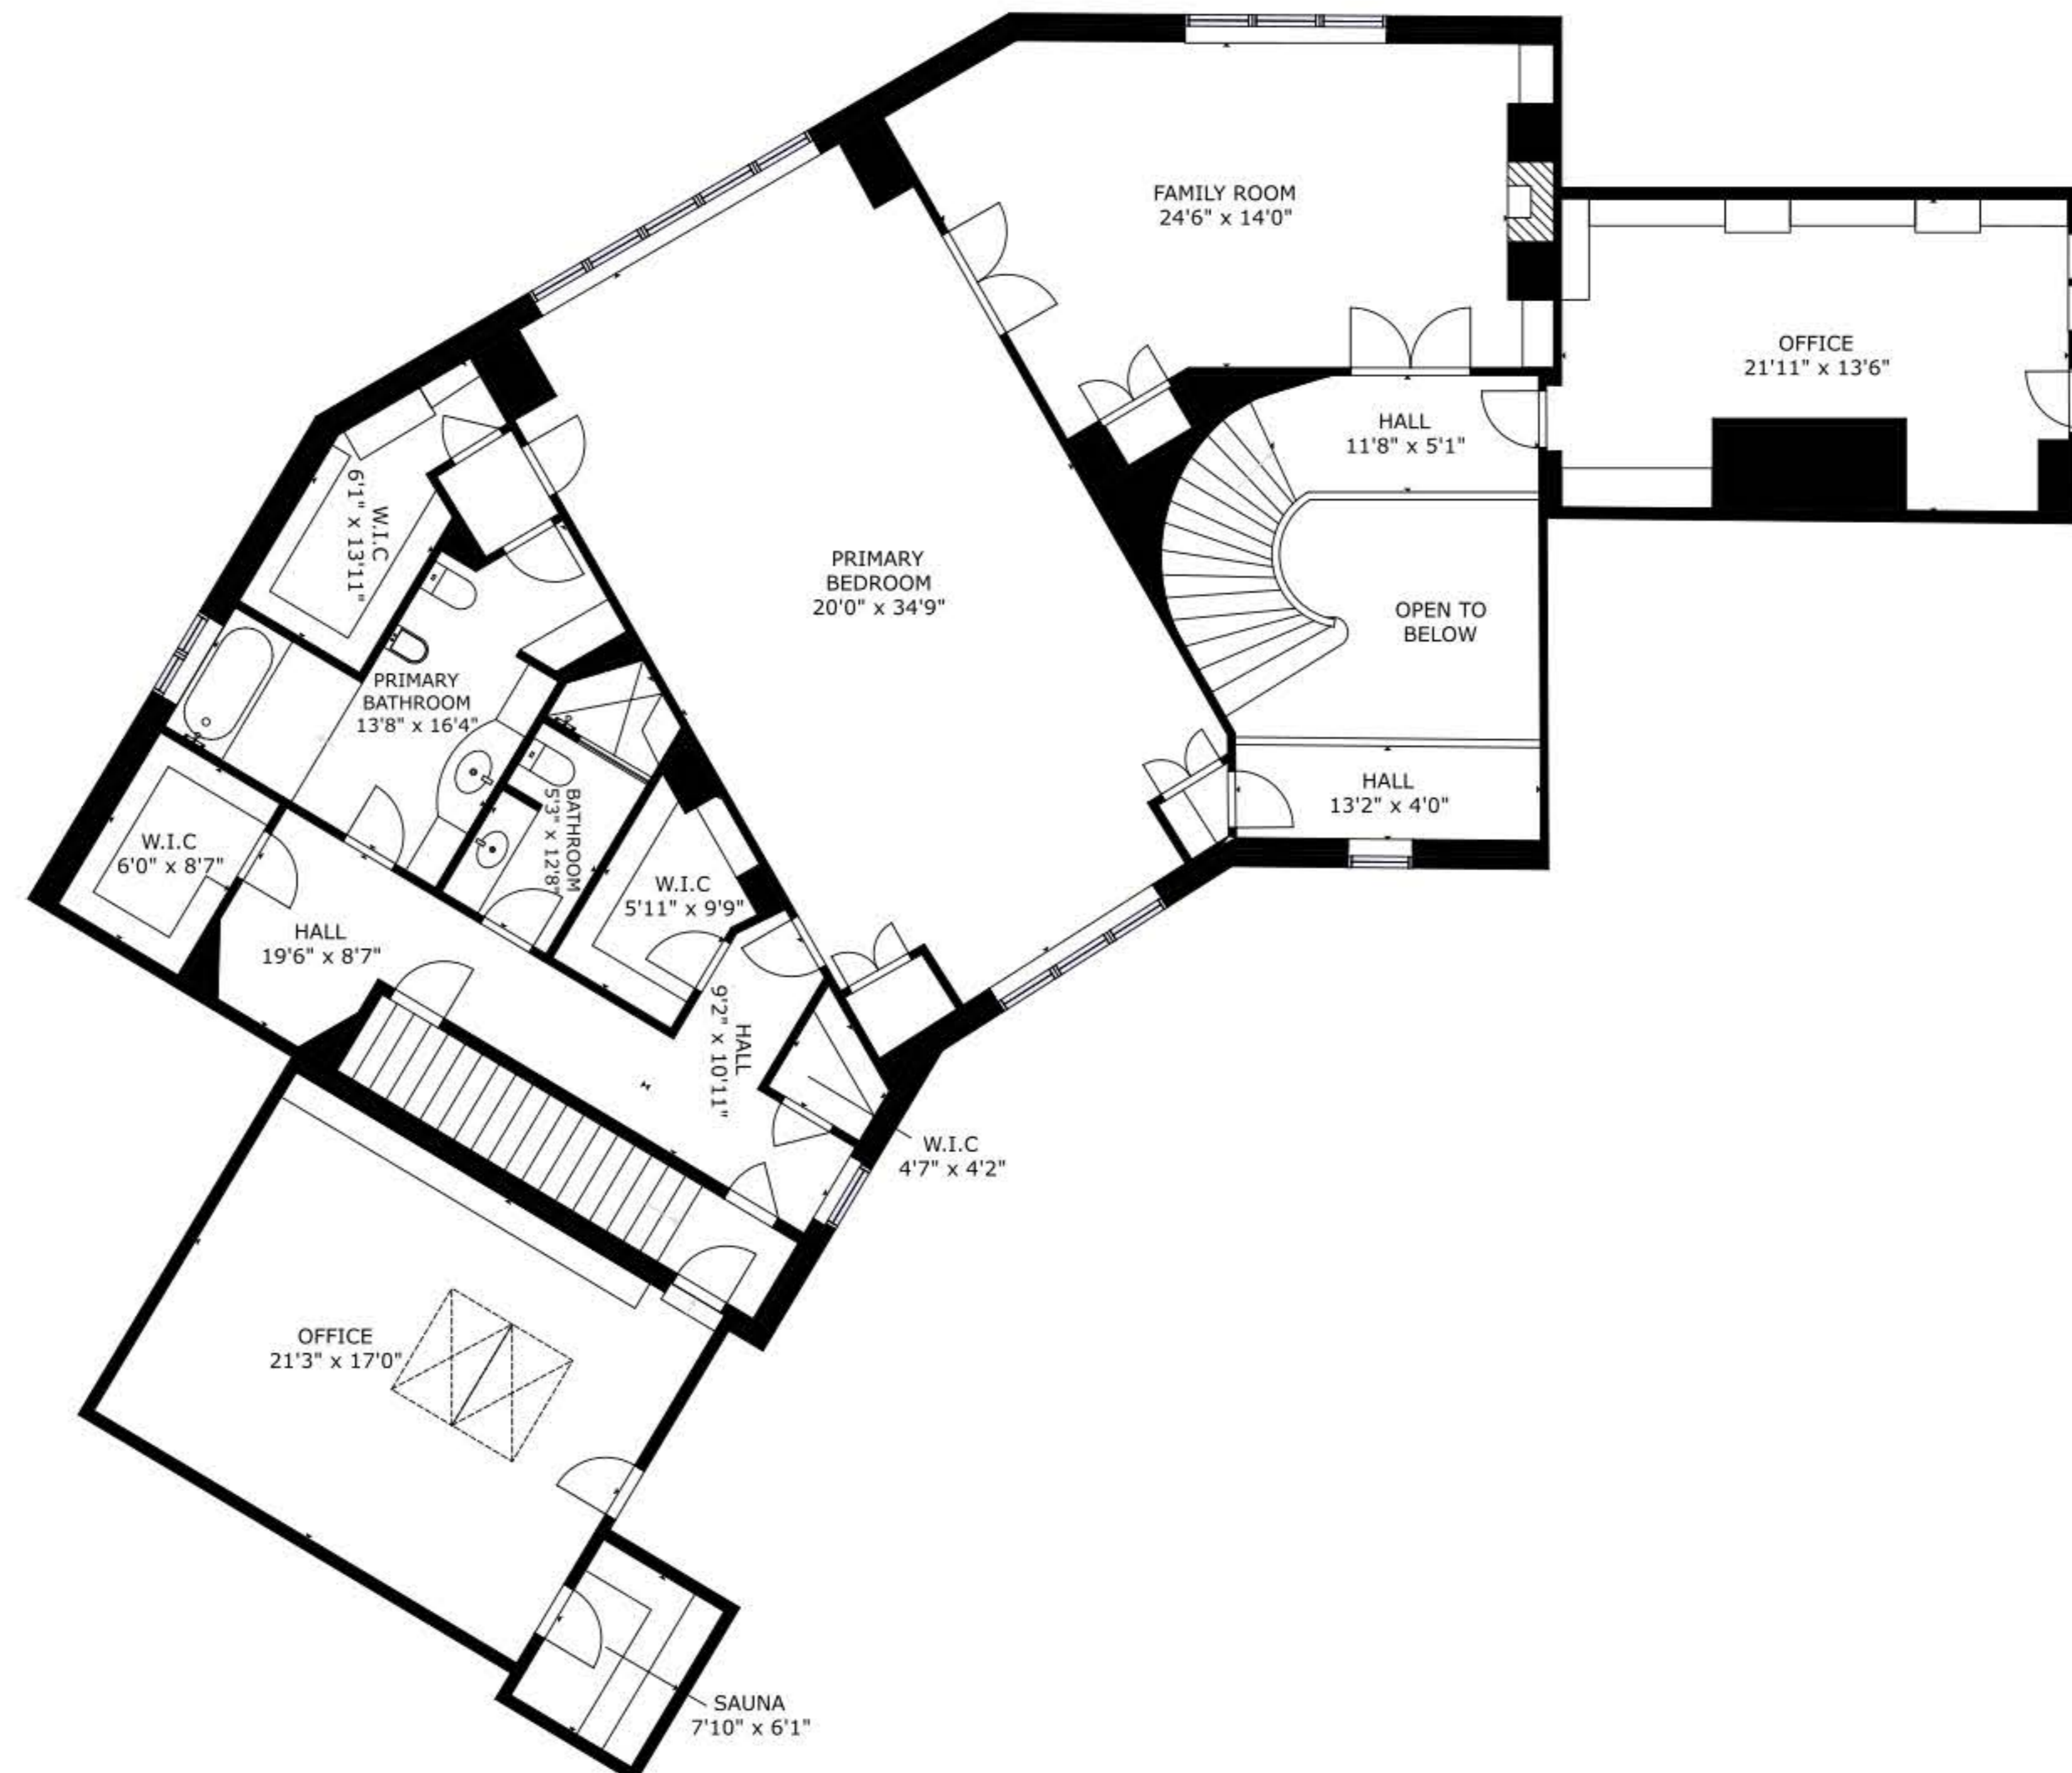

GROSS INTERNAL AREA
 FLOOR 1: 5085 sq.ft, FLOOR 2: 2890 sq.ft
 EXCLUDED AREAS: PORCH: 59 sq.ft
 TOTAL: 7975 sq.ft

SIZE AND DIMENSIONS ARE APPROXIMATE, ACTUAL MAY VARY

GROSS INTERNAL AREA
 FLOOR 1: 5085 sq.ft, FLOOR 2: 2890 sq.ft
 EXCLUDED AREAS: PORCH: 59 sq.ft
 TOTAL: 7975 sq.ft
 SIZE AND DIMENSIONS ARE APPROXIMATE, ACTUAL MAY VARY